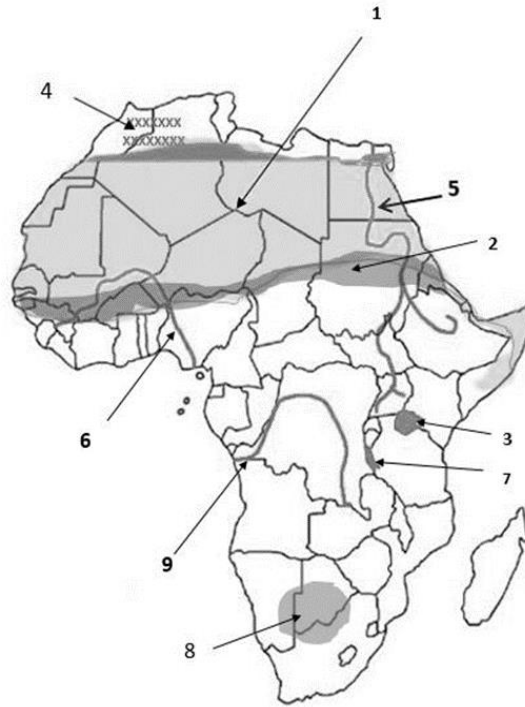

## Africa Geography Study Guide

**SS7G1 Locate selected features of Africa. (Color/draw in the features that are UNDERLINED below AND label them.)**

- a. Locate on a world and regional political/physical map: Sahara, Sahel, savanna, tropical rain forest, Congo River, Niger River, Nile River, Lake Victoria, Great Rift Valley, Mt. Kilimanjaro, Atlas Mountains, and Kalahari Desert

1. Label the following:

- 1) \_\_\_\_\_
- 2) \_\_\_\_\_
- 3) \_\_\_\_\_
- 4) \_\_\_\_\_
- 5) \_\_\_\_\_
- 6) \_\_\_\_\_
- 7) (You do NOT have to know)
- 8) \_\_\_\_\_

9) \_\_\_\_\_

- b. Locate on a world and regional political/physical map the countries of Democratic Republic of the Congo, Egypt, Kenya, Nigeria, South Africa, and Sudan.

Label the following countries:

- 1) \_\_\_\_\_
- 2) \_\_\_\_\_
- 3) \_\_\_\_\_
- 4) \_\_\_\_\_
- 5) \_\_\_\_\_
- 6) \_\_\_\_\_

**SS7G2 Explain environmental issues across the continent of Africa.**

- a. Explain how water pollution and unequal access to water impacts irrigation,